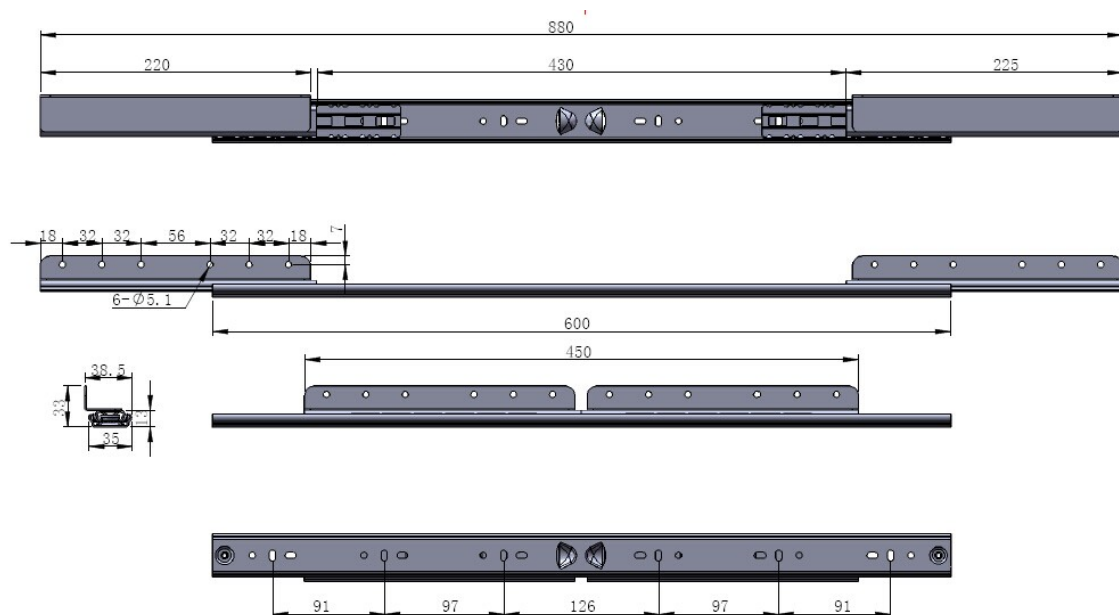

PRODUCT SHEET

Description:

Table Extension 9097-B, Opening 430mm, F/Sliding Top, BZP, Closed: 600mm, Wing Size:220mm, Total Length When Open:880mm, Load Capacity: 45 KG, Profile Height: 35mm, 1,5mm Steel,, Mounting Height:35mm

Item number:

24.05.013-1

Units	Box	Carton	HS Code	Barcode
Pair	1	10	8302420090	 5704866088497

SISO A/S

Mileparken 11
DK-2740 Skovlunde
Denmark
VAT: DK 24786013

Phone +45 45 830 900

www.siso.dk
siso@siso.dk

Danske Bank
Nytorv Branch
Copenhagen
SWIFT: DABADKKK

Account no.
4180 3112 112936
IBAN Account
DK7230003112112936